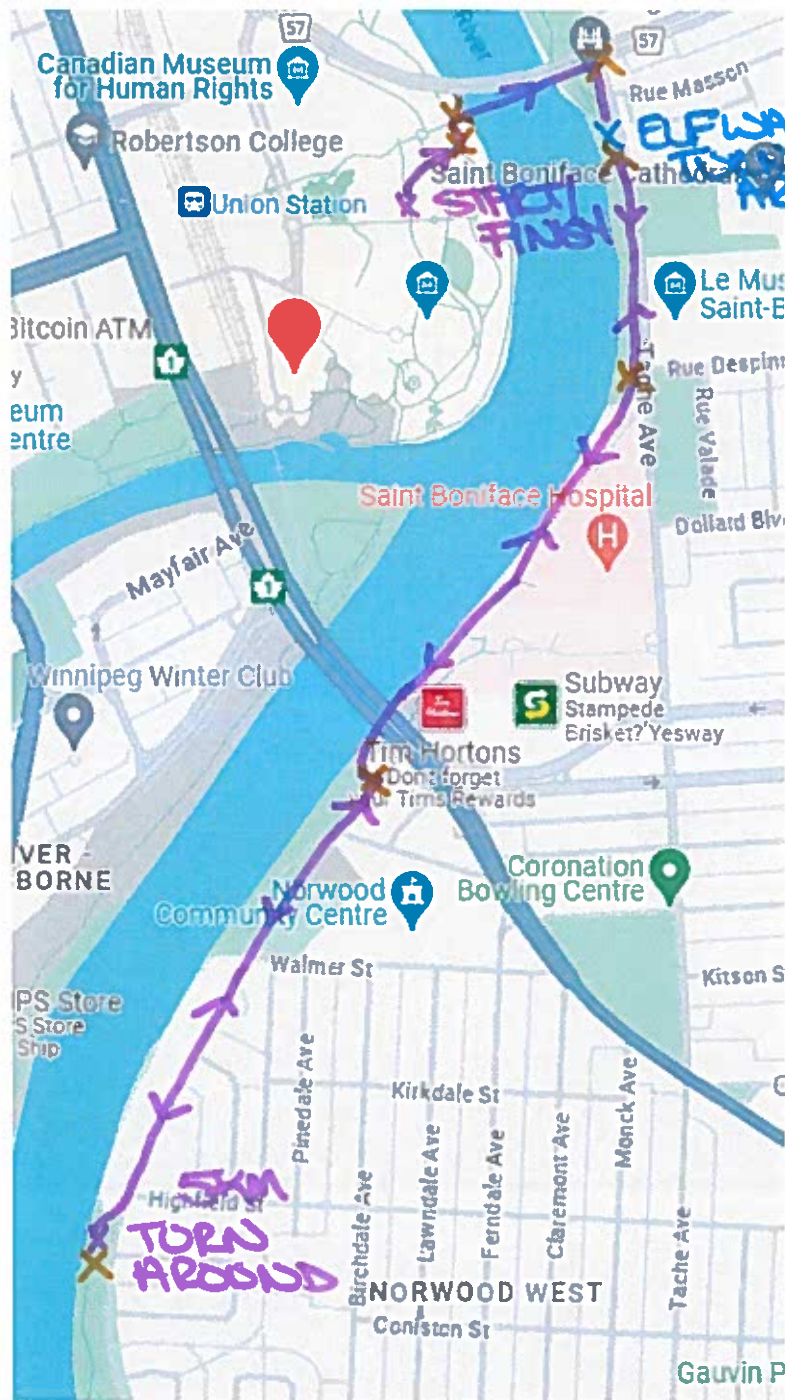

45

CN Stage and Field

X REGISTRATION

X RESTROOMS

X FIRST AID

Sign

Arctic Glacier Winter Park

X START FINISH

Play at The Forks

Orientation Circle At The Forks

Path of Time

X BICYCLE WALK AROUND

STREET FINISH

5KM TURN AROUND