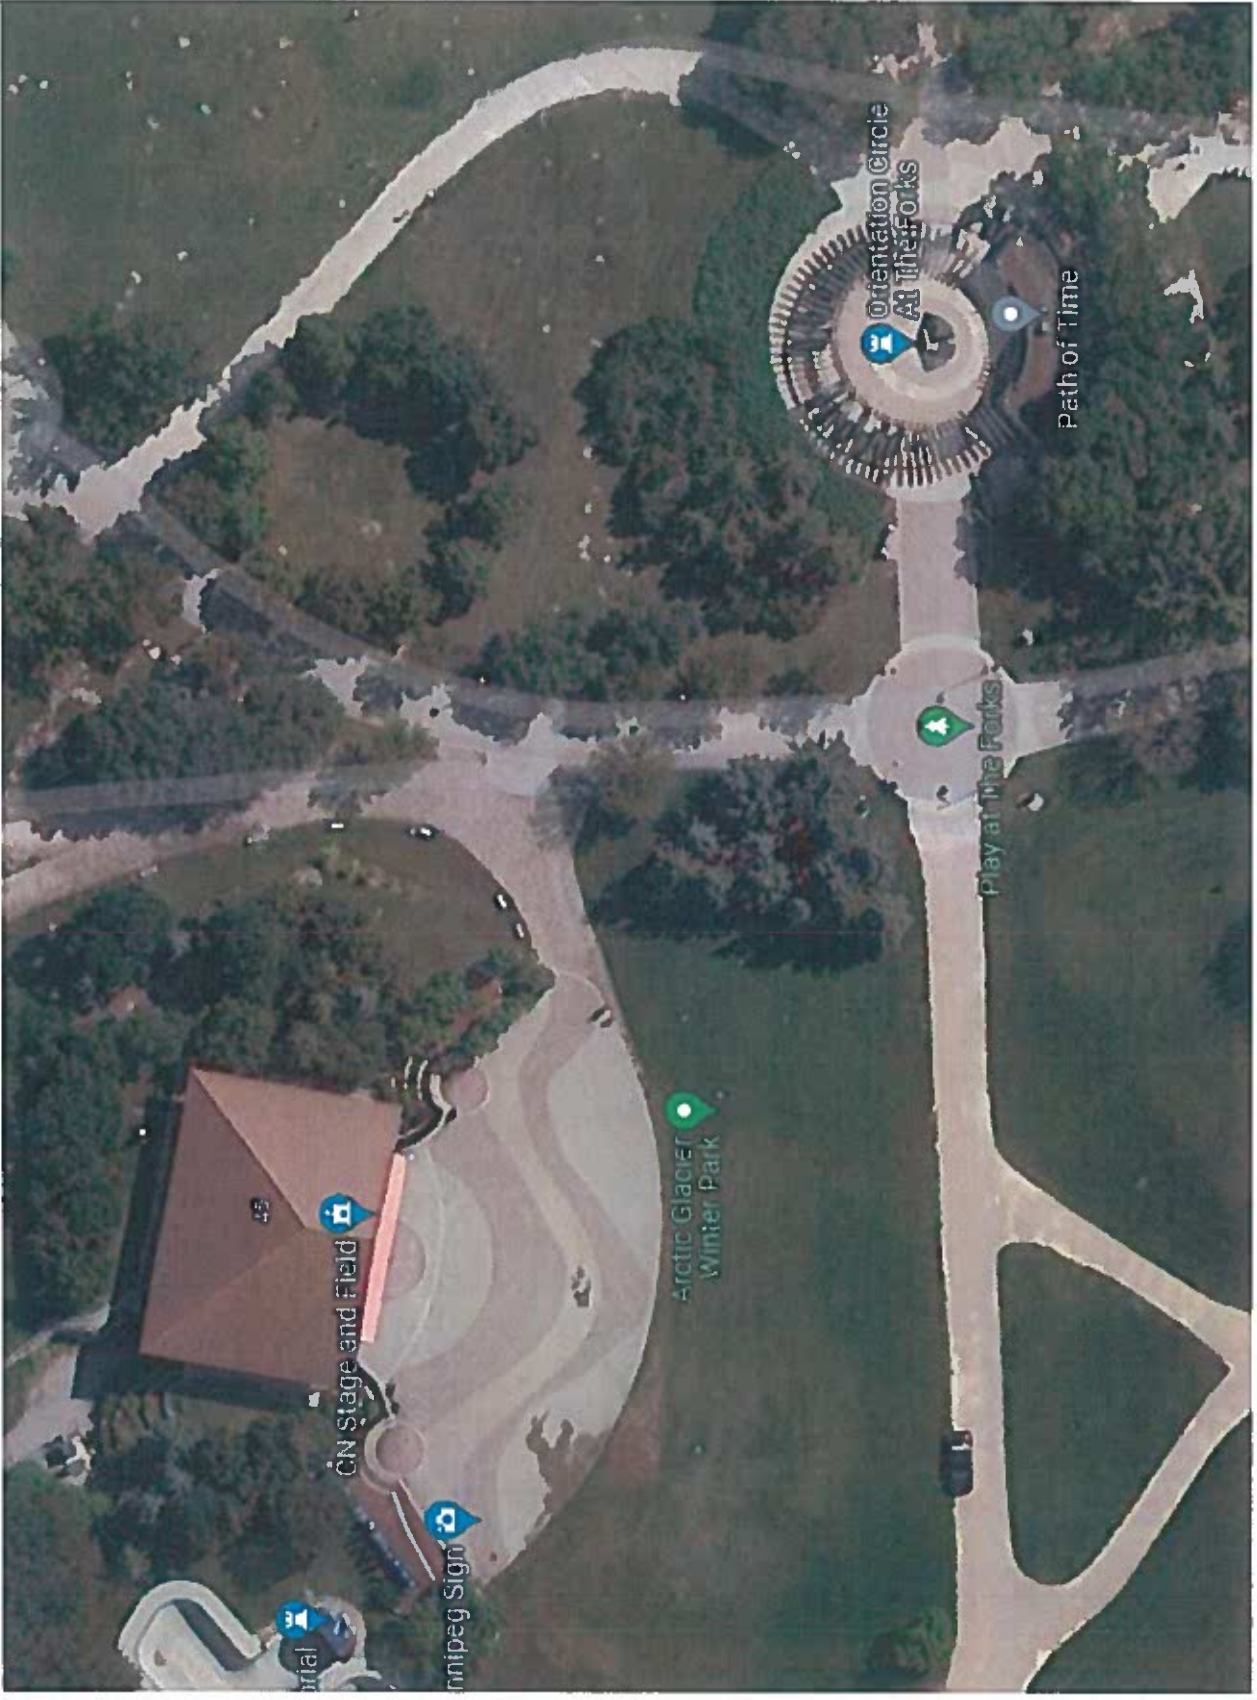

45

CN Stage and Field

X REGISTRATION

X RESTROOMS

X FIRST AID

Sign

Arctic Glacier Winter Park

X START FINISH

Play at The Forks

Orientation Circle At The Forks

Path of Time

X BICYCLE WALK AROUND

STREET FINISH

5KM TURN AROUND